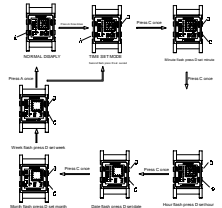

HOW TO SET TIME, DATE, WEEK

CAUTIONED

- Please do not use the watch in the water.
- Do not use the watch in the water.
- Please do not use the watch in the water.