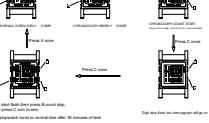

HOW TO USE THE CHRONOGRAPH