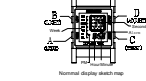

Button explain

- **L** Light
- **D** Date
- **C** Crown
- **S** Stop