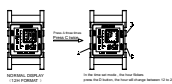

HOW TO USE LIGHT

HOW TO CHANGE 12/24 FORMAT