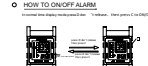

HOW TO ON/OFF ALARM